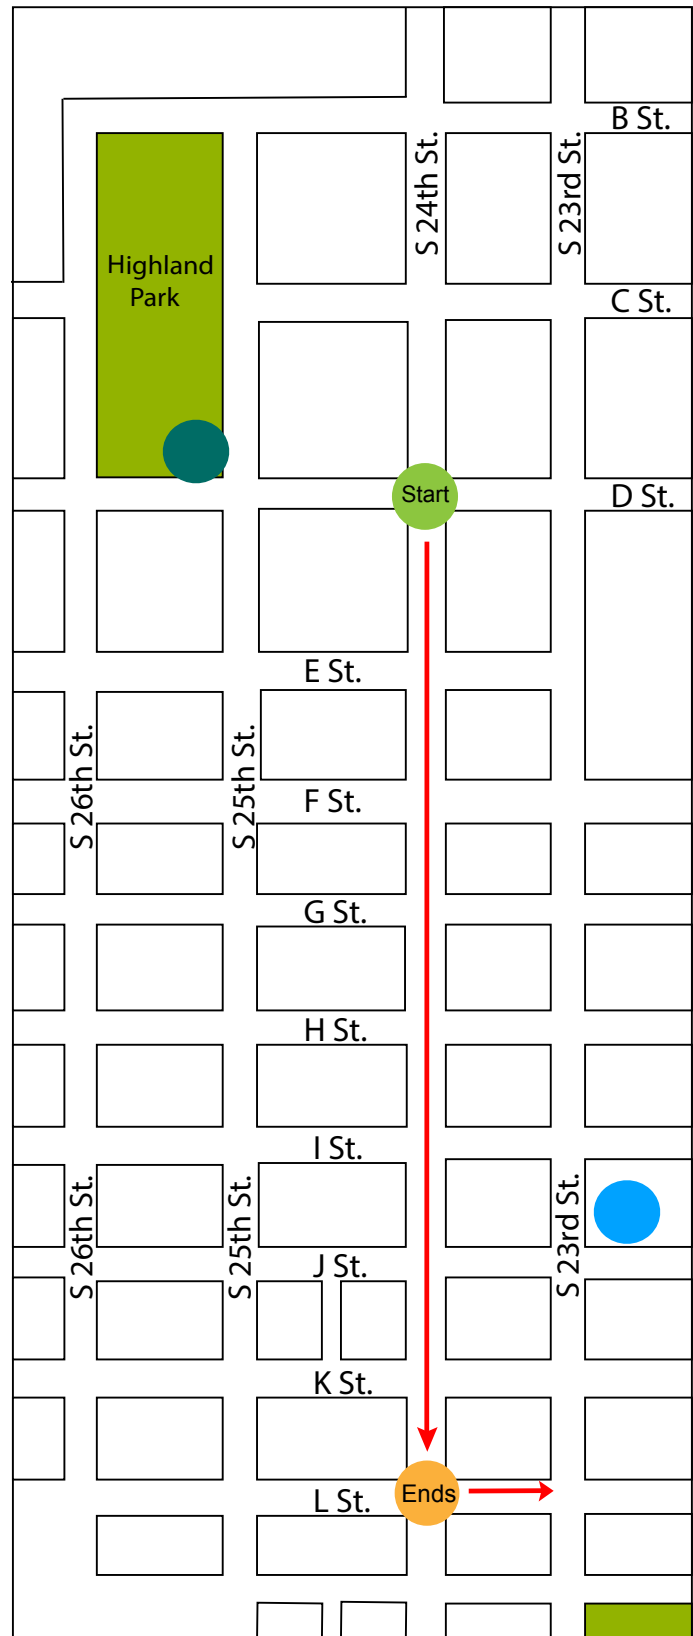

CINCO *de* MAYO!

PARADE 2022

Saturday, May 7 • 10:00 a.m.

- Starting Point (24 & D)
  (This is not a entry point)
- End of Route
- Shuttle Pick-up (23 & J)
- Port-a-pottie (25 & D)

Check-in & Line-up Time

7:30 - 9:00 a.m.

Parade Start Time

10:00 a.m.

Shuttle Pick-up

23 & J (North East Corner)

Reminders

- *No throwing candy or confetti*
- *Handing out candy and promo is allowed*
- *Streets close at 9:15 a.m.*

— GRACIAS —

LOZIER

Your Energy Partner®
OPPD
Omaha Public Power District

CDMOmaha.com